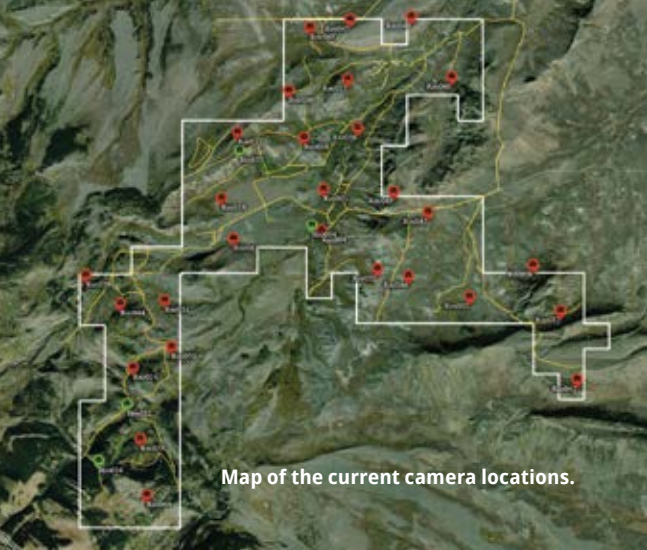

# CAUGHT ON CAMERA

TRAIL CAMERA PHOTOS FROM BOONE AND CROCKETT CLUB'S THEODORE ROOSEVELT MEMORIAL RANCH

Dupuyer, Montana

SPONSORED BY

WATCH THE VIDEOS ONLINE

TRAIL CAM PHOTOS ©2024 THE UNIVERSITY OF MONTANA