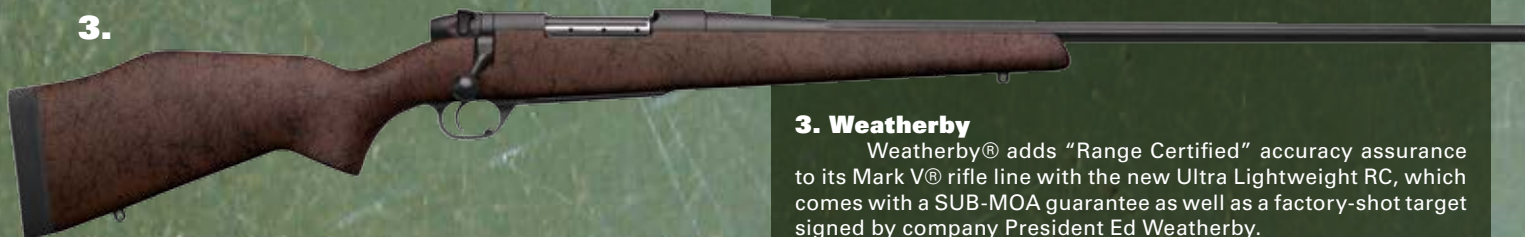

R IN THE FIELD...

3.

3. Weatherby

Weatherby® adds “Range Certified” accuracy assurance to its Mark V® rifle line with the new Ultra Lightweight RC, which comes with a SUB-MOA guarantee as well as a factory-shot target signed by company President Ed Weatherby.

Range Certified rifles are tested at Weatherby’s modern indoor range. Range technicians mount premium optics, boresight and test fire each rifle to determine the most accurate load using the Oehler Research 83 Ballistic Imaging System. After testing, the rifle is cleaned and packed (minus optics). Each rifle sports a special RC engraved floorplate.

“Our Range Certified program now includes two of our most popular Mark V rifles—Accumark and Ultra Lightweight—for hunters and shooters,” said Mike Schwiebert, director of marketing for Weatherby, Inc. “The Mark V Ultra Lightweight RC not only makes it easier to hit the target, but is easier to carry over those long treks afield.”

All RC rifles are guaranteed to shoot SUB-MOA (a three-shot group of .99-inch or less) with specified Weatherby factory or premium ammunition. The Mark V Ultra Lightweight RC weighs only 5.75 pounds or 6.75 pounds, depending on caliber.

The Mark V Ultra Lightweight RC is available in .240 Wby. Mag., .270 Win., .308 Win., .30-06 Springfield, .257 Wby. Mag., .270 Wby. Mag., 7mm Rem. Mag., 7mm Wby. Mag., .300 Win. Mag. and .300 Wby. Mag. Rifles chambered in .300 Wby. Mag. come standard with an Accubrake™ installed to significantly reduce felt recoil. Production rifles are right hand only, although left-hand rifles can be ordered through the Weatherby Custom Shop.

Manufacturer’s suggested retail price is $2,400-$2,600. For more information, contact a local Weatherby dealer, call the company at (805) 227-2600.

www.weatherby.com