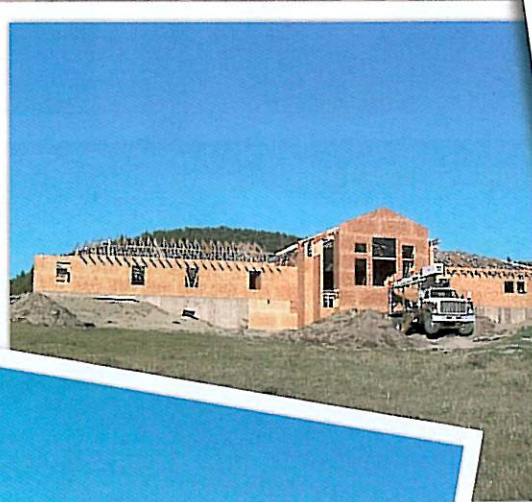

B&C Conservation Research and Education Facility

The memorial, including a 9 foot bronze sculpture of a grizzly bear, atop an 8 by 18 foot brick base, will face the front of the Headquarters, and will be dedicated to President Theodore Roosevelt, founder (in 1887) and first President of the Boone and Crockett Club. It will also be dedicated to Club members of the past 113 years, past conservation contributions of the Club, and current conservation efforts including partnership with the University of Montana in conservation research and education. This includes the Conservation Education and Research Center currently under construction (see photos to the right) at the Club's Theodore Roosevelt Memorial Ranch in Dupuyer, Montana.

CALL TOLL-FREE
(888)840-4868
TO ORDER YOUR BRICK
OR REQUEST
MORE INFORMATION
TODAY.

CONSTRUCTION UPDATE: July 2000