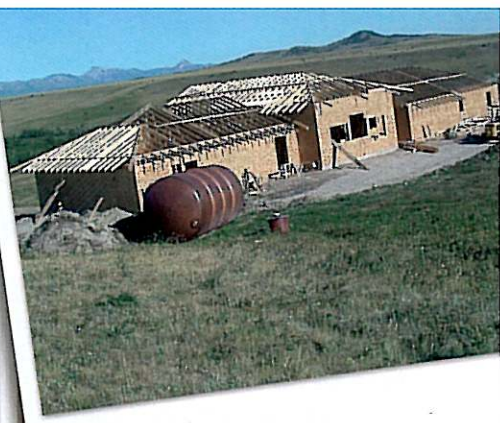

B&C Conservation Research and Education Facility

The memorial, including a 9 foot bronze sculpture of a grizzly bear, atop an 8 by 18 foot brick base, will face the front of the Headquarters, and will be dedicated to President Theodore Roosevelt, founder (in 1887) and first President of the Boone and Crockett Club. It will also be dedicated to Club members of the past 113 years, past conservation contributions of the Club, and current conservation efforts including partnership with the University of Montana in conservation research and education. This includes the Conservation Education and Research Center currently under construction (see photos to the right) at the Club's Theodore Roosevelt Memorial Ranch in Dupuyer, Montana.

CALL TOLL-FREE
(888)840-4868
TO ORDER YOUR BRICK
OR REQUEST
MORE INFORMATION
TODAY.

CONSTRUCTION UPDATE: July 2000