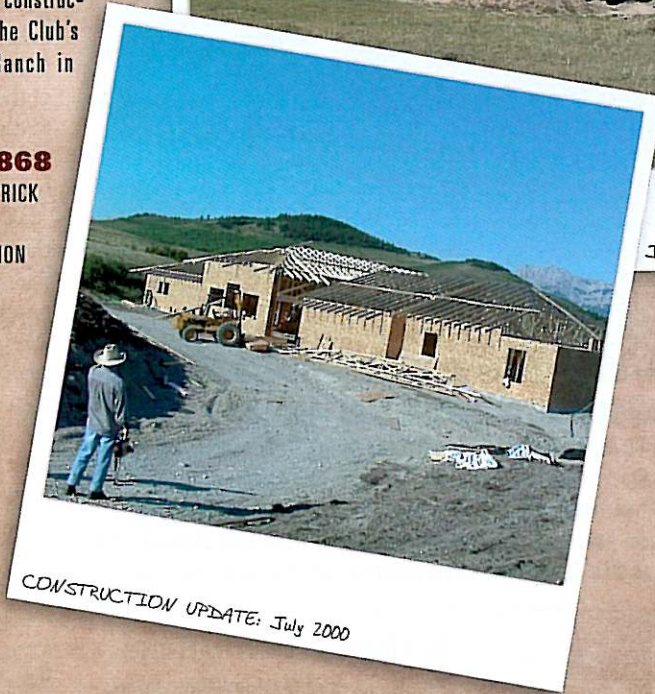

LIMESTONE CAP & SILL

B&C Conservation Research and Education Facility

The memorial, including a 9 foot bronze sculpture of a grizzly bear, atop an 8 by 18 foot brick base, will face the front of the Headquarters, and will be dedicated to President Theodore Roosevelt, founder (in 1887) and first President of the Boone and Crockett Club. It will also be dedicated to Club members of the past 113 years, past conservation contributions of the Club, and current conservation efforts including partnership with the University of Montana in conservation research and education. This includes the Conservation Education and Research Center currently under construction (see photos to the right) at the Club's Theodore Roosevelt Memorial Ranch in Dupuyer, Montana.

CALL TOLL-FREE
(888)840-4868
 TO ORDER YOUR BRICK
 OR REQUEST
 MORE INFORMATION
 TODAY.

CONSTRUCTION UPDATE: July 2000

July 2000

CONSTRUCTION UPDATE: July 2000

The Boone and
 Crockett Club

MILLENNIUM CIRCLE BRICK
 SCULPTURE BASE