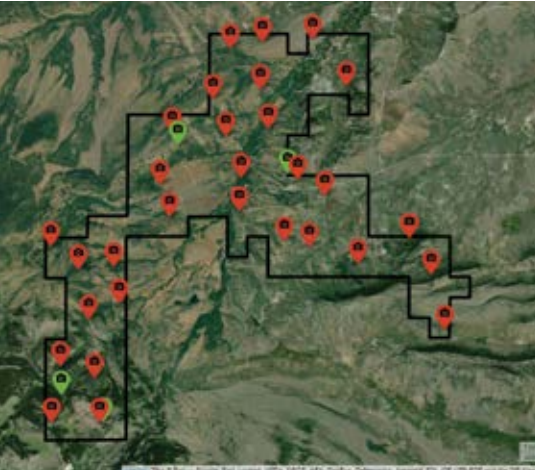

CAUGHT ON CAMERA

TRAIL CAMERA PHOTOS FROM BOONE AND CROCKETT CLUB'S THEODORE ROOSEVELT MEMORIAL RANCH

Dupuyer, Montana

Locations of trail cameras at the TRM Ranch.