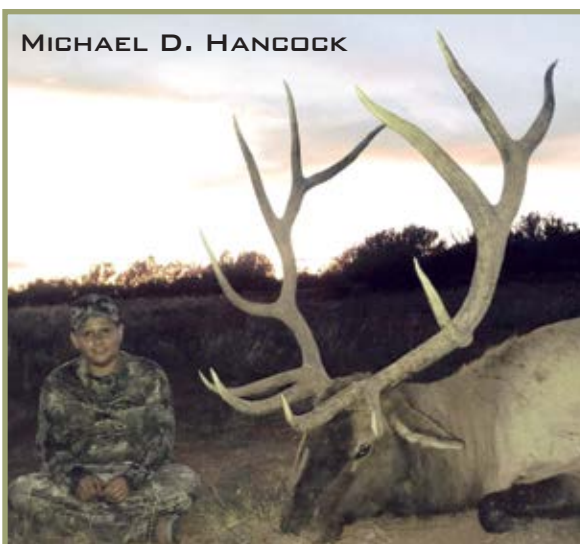

JACK
STEELE
PARKER

GENERATION NEXT

The Boone and Crockett Club celebrates young hunters who have embraced the outdoor way of life and embody the spirit of fair chase hunting. The following is a list of the most recent big game trophies accepted into Boone and Crockett Club's 31st Big Game Awards Program, 2019-2021, that have been taken by a youth hunter (16 years or younger). All of the field photos in this section are from entries that are listed in this issue and are shown in **bold orange text**.

This listing represents only those trophies accepted since the Summer 2021 issue of *Fair Chase* was published.

FINAL SCORE	GROSS SCORE	LOCATION	HUNTER	DATE	MEASURER
BLACK BEAR					
20 10/16		Washburn Co., WI	Sophia L. Hyatt	2019	R. Case
TYPICAL AMERICAN ELK					
370 6/8	378 5/8	Navajo Co., AZ	Michael D. Hancock	2019	R. Grace
NON-TYPICAL MULE DEER					
218 5/8	226 1/8	Phillips Co., CO	Jacob R. Dowse	2020	M. Dowse
TYPICAL WHITETAIL DEER					
176 2/8	189 4/8	Greene Co., IN	Chad M. Rusher	2020	J. Moore
172 4/8	187 4/8	Rice Co., KS	John P. Butler	2020	D. Doughty
NON-TYPICAL WHITETAIL DEER					
271 4/8	280 3/8	Kiowa Co., KS	Paslie O. Werth	2020	A. Baugh
198 3/8	209 3/8	Warren Co., IA	Kendel Sobek	2020	C. Coble
188 4/8	196 6/8	Washington Co., IN	Michael R. Ulm	2019	M. Verble
SHIRAS' MOOSE					
149 5/8	154 6/8	Summit Co., UT	Hadlee D. Haws	2020	B. Capes
ROCKY MOUNTAIN GOAT					
54 6/8	55	Wallowa Co., OR	Ryder L. Sturgell	2020	T. Brown