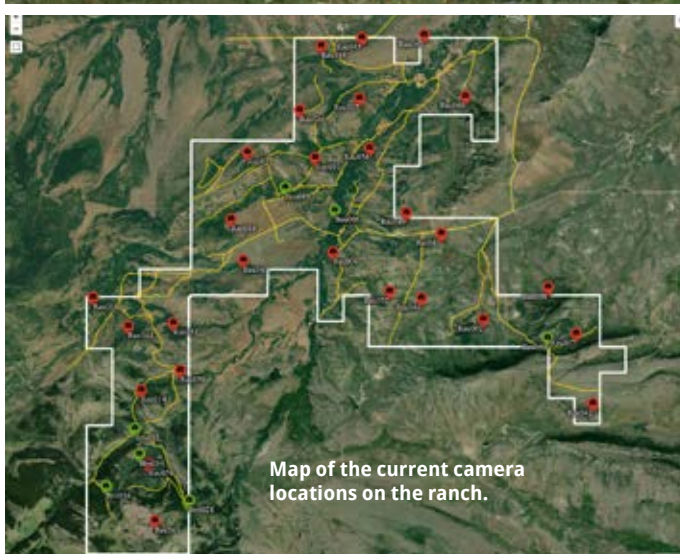

CAUGHT ON CAMERA

TRAIL CAMERA PHOTOS FROM BOONE AND CROCKETT CLUB'S THEODORE ROOSEVELT MEMORIAL RANCH
Dupuyer, Montana

WATCH THE VIDEOS ONLINE

TRAIL CAM PHOTOS ©2022 THE UNIVERSITY OF MONTANA